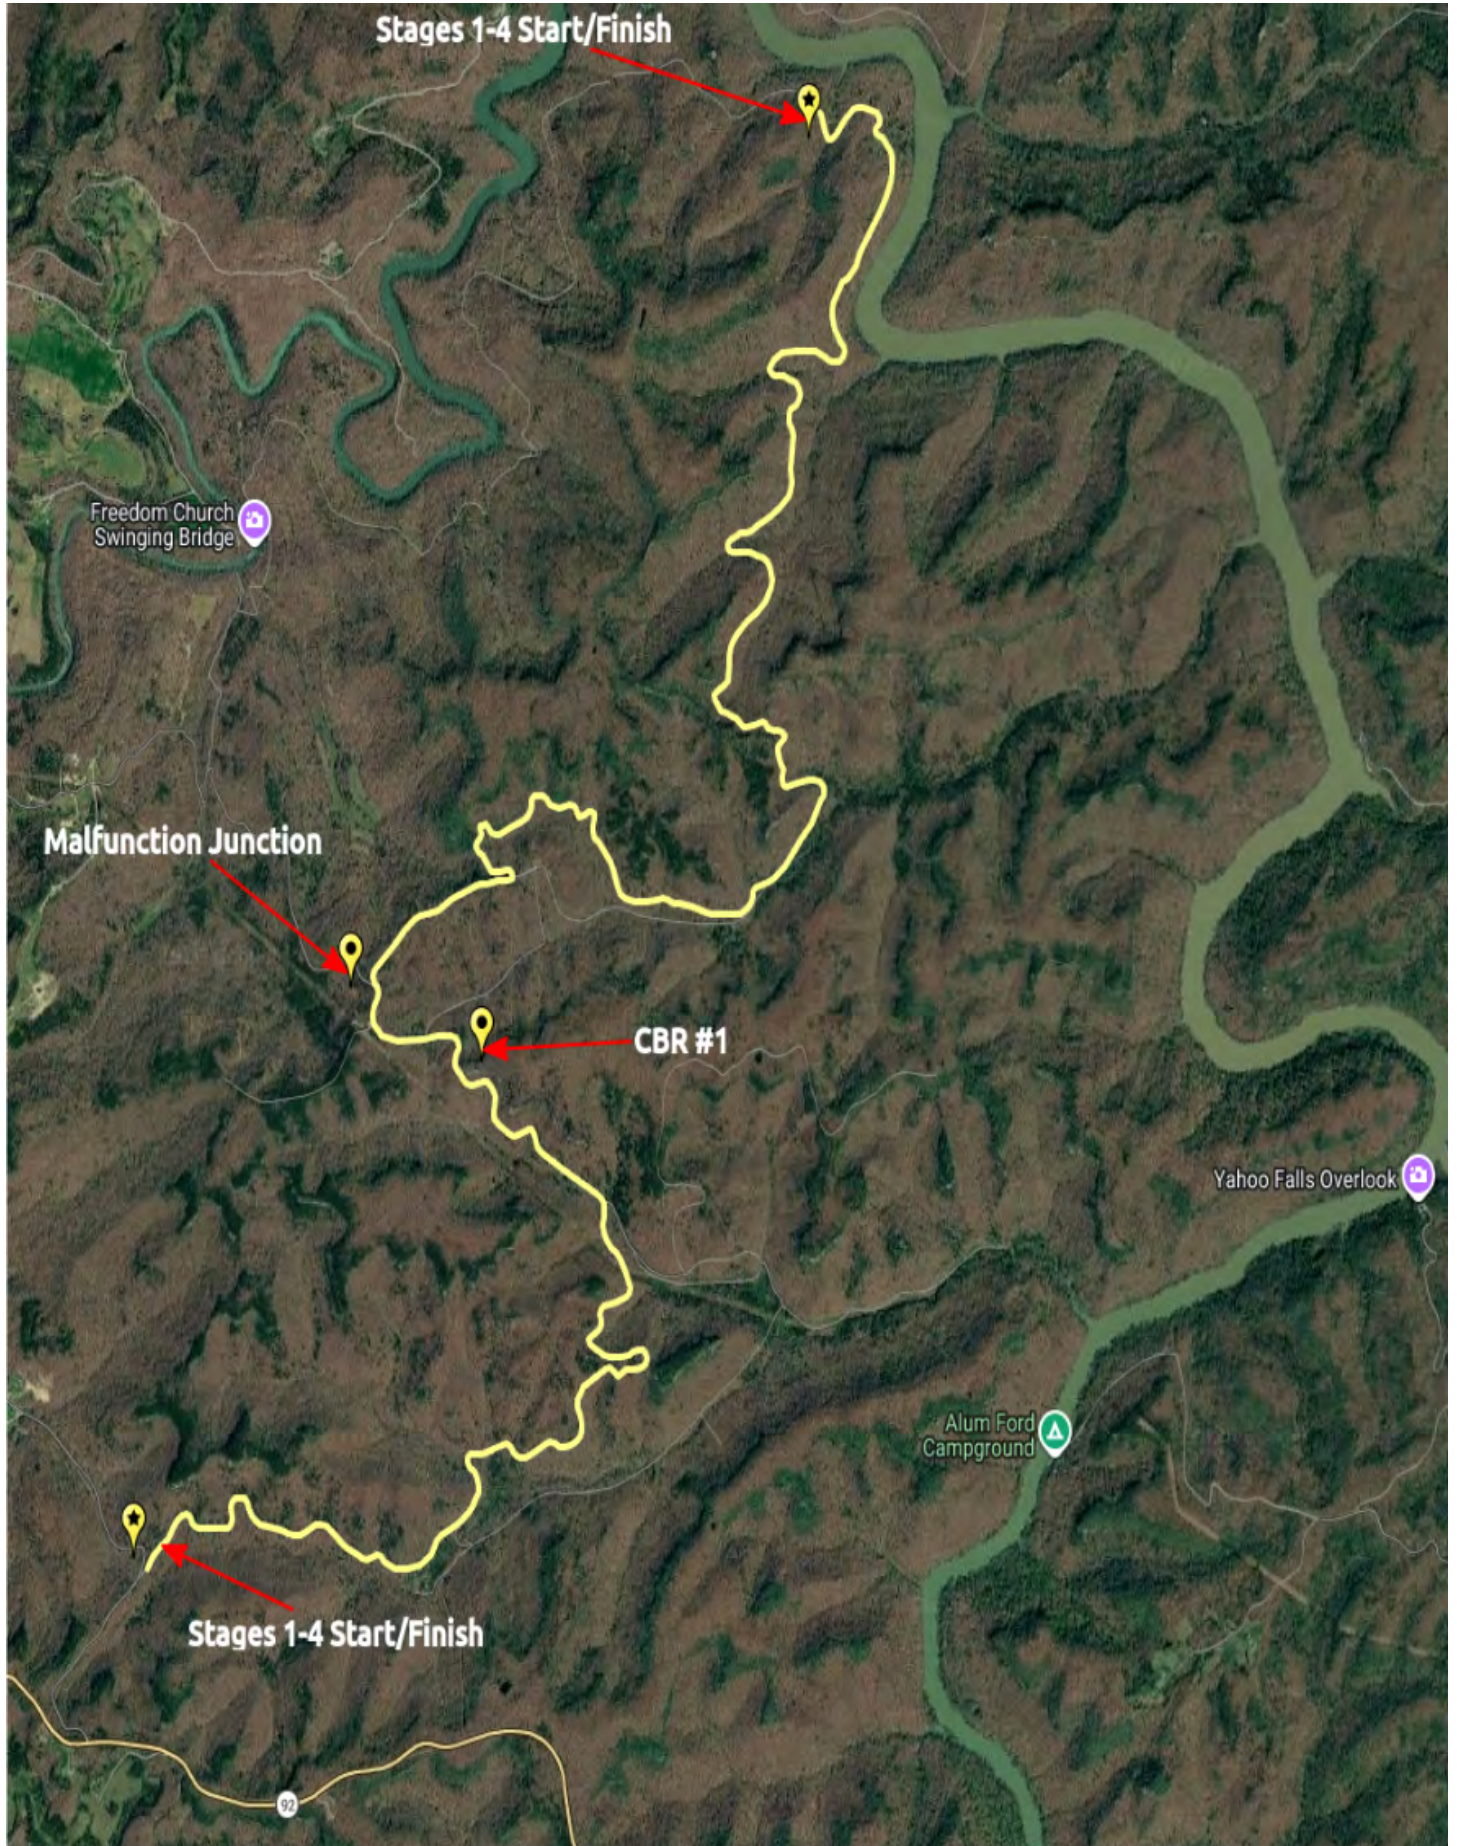

Stages 5 – 6 (Zone #2)

CBR #4 - Lat/Lon: [36.599348121178885, -84.29618603386581](https://maps.app.goo.gl/Zxx4mBuLw2kB42Ti9)

<https://maps.app.goo.gl/Zxx4mBuLw2kB42Ti9>

146.5800 MHz CTCSS 250.3 Hz

Stages 7 – 10 (Zone #3)

CBR #2 - Lat/Lon: [36.70048929431088, -84.61557891974415](https://maps.app.goo.gl/xJkCx2CA4cnNSr3T6)

<https://maps.app.goo.gl/xJkCx2CA4cnNSr3T6>

146.5500 MHz CTCSS 250.3 Hz

CBR #3 - Lat/Lon: [36.673112651334826, -84.650683671164](https://maps.app.goo.gl/Cq555SdKwk38D85e9)

<https://maps.app.goo.gl/Cq555SdKwk38D85e9>

146.5650 MHz CTCSS 250.3 Hz

2026 McCreary Gravel Rally

Race HQ

Net Control

2026 McCreary Gravel Rally Vehicle Service Area

2026 McCreary Gravel Rally Race Stages 1 – 4 Overview

2026 McCreary Gravel Rally Race Stages 1 – 4 CBR #1

2026 McCreary Gravel Rally Race Stages 5 – 6 - Overview

2026 McCreary Gravel Rally Race Stages 5 – 6 CBR #4 - Angel Mountain

2026 McCreary Gravel Rally Race