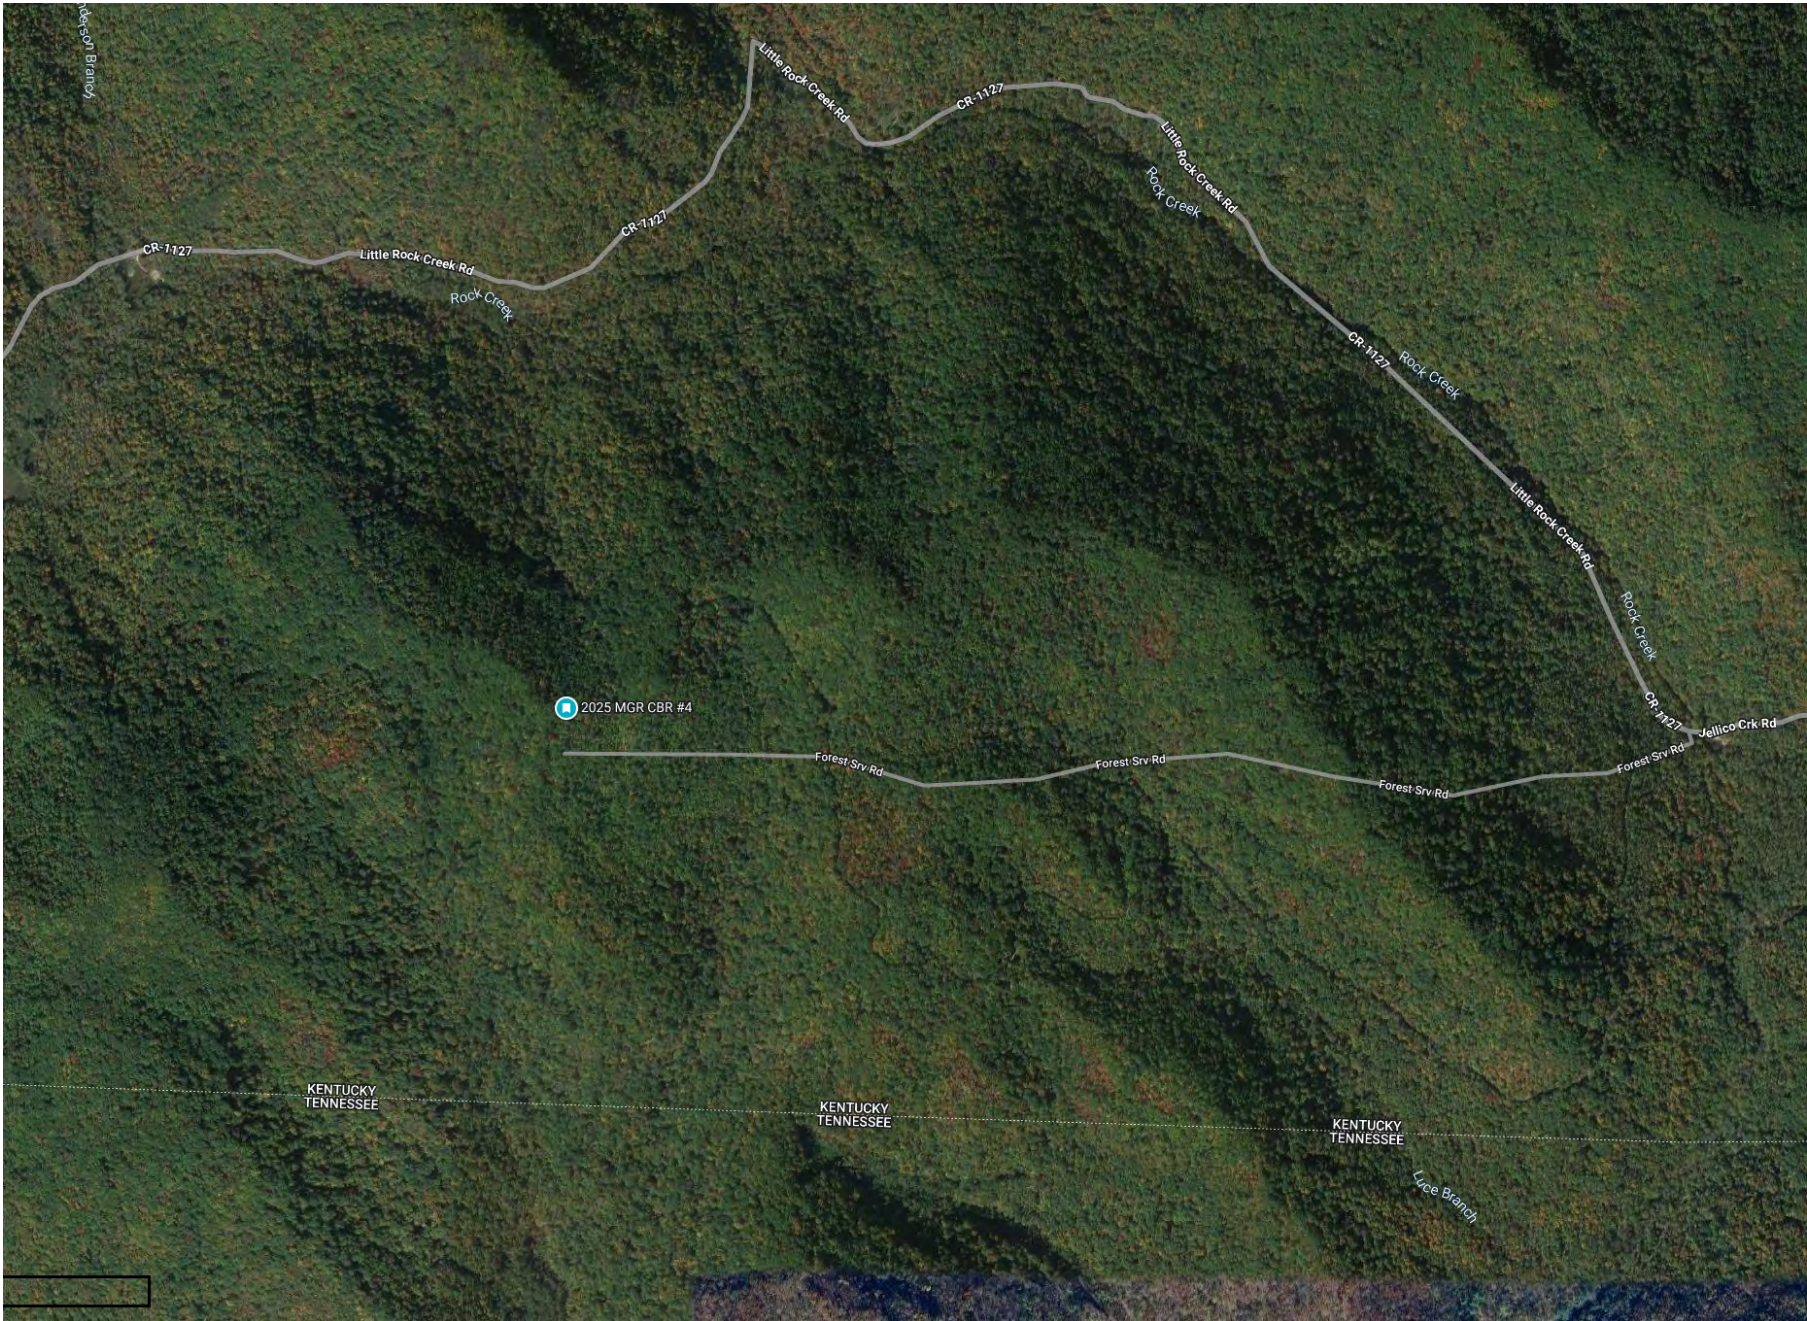

2026 McCreary Gravel Rally Race Stages 5 – 6 CBR #4 - Angel Mountain